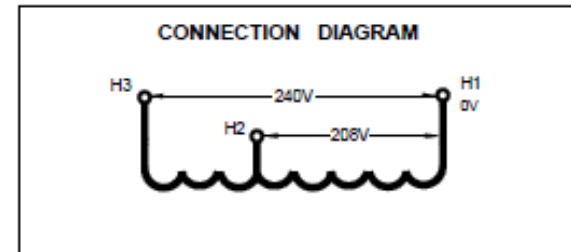

Sable 3-Wire Transformers

Sable would like to introduce their new line up of Hammond Transformers. These new transformers have been manufactured to allow for a simple 3 wire hook up. You can either step up or down without referring to a complicated wiring diagram. There are 3 versions available:

3001005 3.5KVA – Small applications such as sterilizers and other assorted table top items. (up to 10 amp)

3001015 5.0KVA – Single Head compressors or Suction units. (15 amp and under)

3001025 7.5KVA – Dual Head Compressors or Dual Head Suction units (20 amp)

WIRING CONNECTION

VOLTS 208	CONNECT LINES TO: H1-H2
VOLTS 240	CONNECT LINES TO: H1-H3