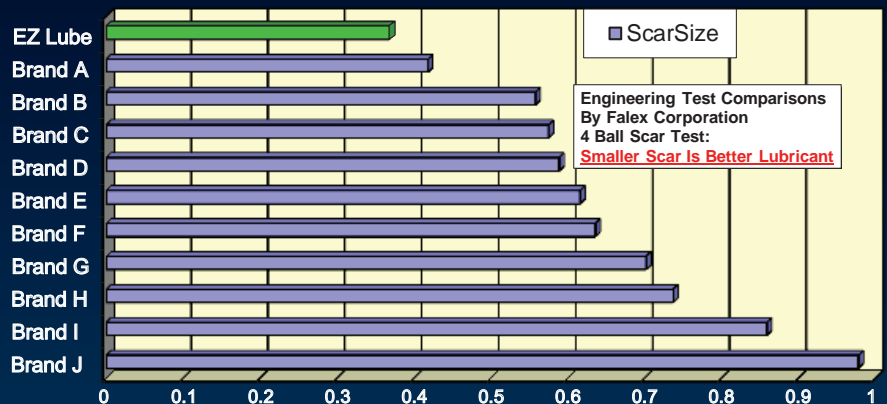

EZ Lube Best in Class

Technical Tests : Comparison Chart

Handpiece Lubricant Pressure / Stress Test

- 2200103 Sable EZ Lube SPRAY 500ml
  Case of 6 (order by case only)
- 2200104 Sable EZ Lube REFILL 500ml
  Case of 6 (order by case only)
- 2200105 Sable EZ Lube DROPPER 60ml
  Case of 12 (order by case only)
- 1611201 E-TYPE Contra Angles, Straight Attachments
  for KAVO Heads Lubricating Nozzle
- 2001227 NSK High Speed Lubricating Nozzle
- 2001228 KAVO Multiflex Lubricating Nozzle