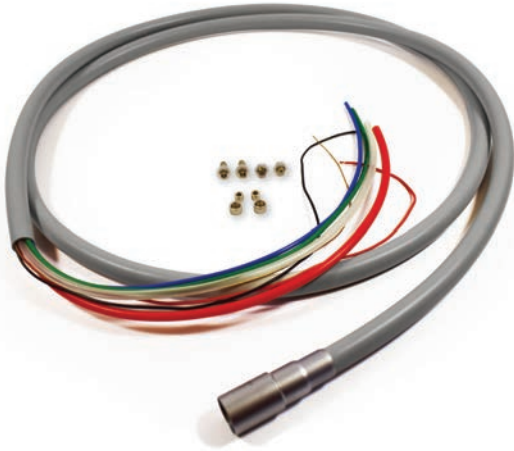

Critical Dental Equipment like Compressors, Vacuums, Sterilizers, Pan-Ceph's, and Intraoral X-Rays require a stable supply voltage to maintain optimum performance and prevent premature failure.

Sable Buck-Boost Transformers features:

- ✓ Steps up or steps down incoming voltage.
- ✓ Made in Canada. UL & CSA approved.
- ✓ Front accessible separate high and low voltage lead wires.
- ✓ Valid for single and three phase -
(for three phase 2 Buck-Boost are required).
- ✓ 10 Year Warranty.

Silicone Tubing

High quality silicone Euro type tubings complete with 10-32 to metric barbs for installation in North American dental units. 2100401, 2100402 comes with Quick Disconnect

- 2100301 5 FT, 4-Hole Gray Silicone Tubing
- 2100302 5 FT, 6-Hole Gray Silicone Tubing
- 2100304 7 FT, 4-Hole Gray Silicone Tubing
- 2100305 7 FT, 6-Hole Gray Silicone Tubing
- 2100401 4-Hole A-dec* Type Gray Silicone Tubing
- 2100402 6-Hole A-dec* Type Gray Silicone Tubing

5 Hole, Fiber Optic, Straight Tubing with Bulb

- 2100201 7 Foot Sterling
- 2100202 7 Foot Gray

Replacement Bulb for all Sable 5-Hole Tubing, please order: 1000815

Light Board

- Lamp/LED Light Control Board powers all makes including STAR* bulbs
- Power Transformer 9VDC 2.2Amps